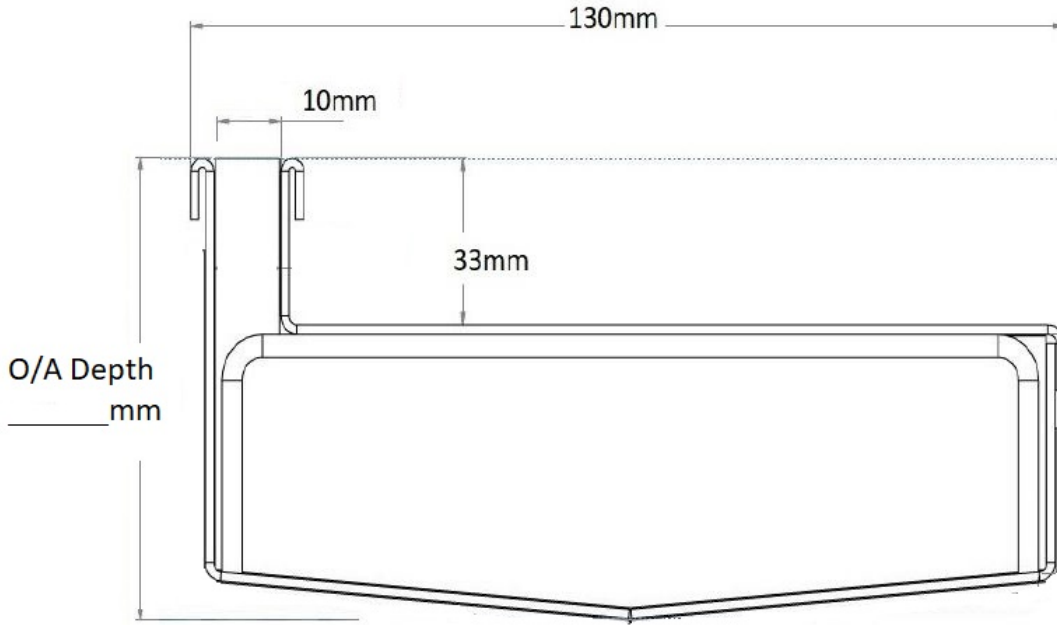

Order and Quote Form

130SDi-Single

Single slot drain with access points above each outlet

Outlet Size

- 38mm 44mm 51mm
- 63mm 76mm 89mm

SQ100Ti33DN80 floor wastes to sit above each outlet.
 Floor waste suits up to a 25mm tile/ stone.

NOTE: See AS3500 standard & local regulator for specific outlet/drain requirements. Channels over 3000mm are supplied in multiple sections with joiner. Orders received after 11am are processed next working day. +/- 2mm tolerance on dimensions.