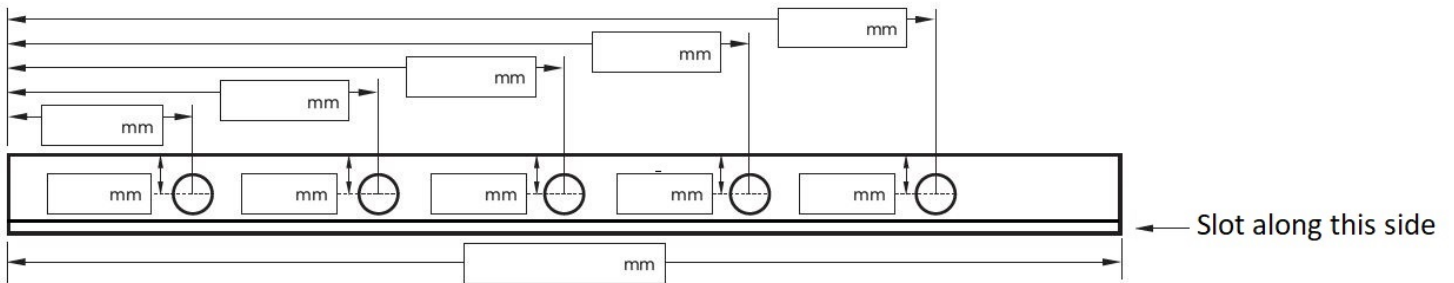

Order and Quote Form

130SDi-Single

Single slot drain with access points above each outlet

Outlet Size

- 38mm 44mm 51mm
- 63mm 76mm 89mm

SQ100Ti33DN80 floor wastes to sit above each outlet.
 Floor waste suits up to a 25mm tile/ stone.

NOTE: See AS3500 standard & local regulator for specific outlet/drain requirements. Channels over 3000mm are supplied in multiple sections with joiner. Orders received after 11am are processed next working day. +/- 2mm tolerance on dimensions.