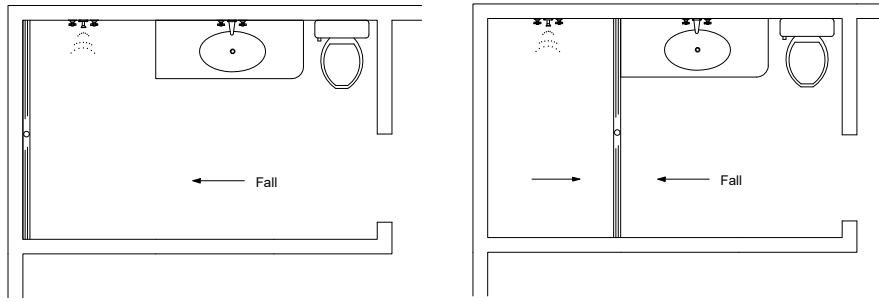

# 100i12MTL (Bathroom)

For 100PSi12MTL, 100PPSi12MTL, 100PASi12MTL, 100MNDi12MTL

NOTE, refer to AS3500 for specific outlet pipe sizes related to your specific installation.

NOTE, this method requires the channel system to be ABOVE and SEPARATE from the WATERPROOFING.