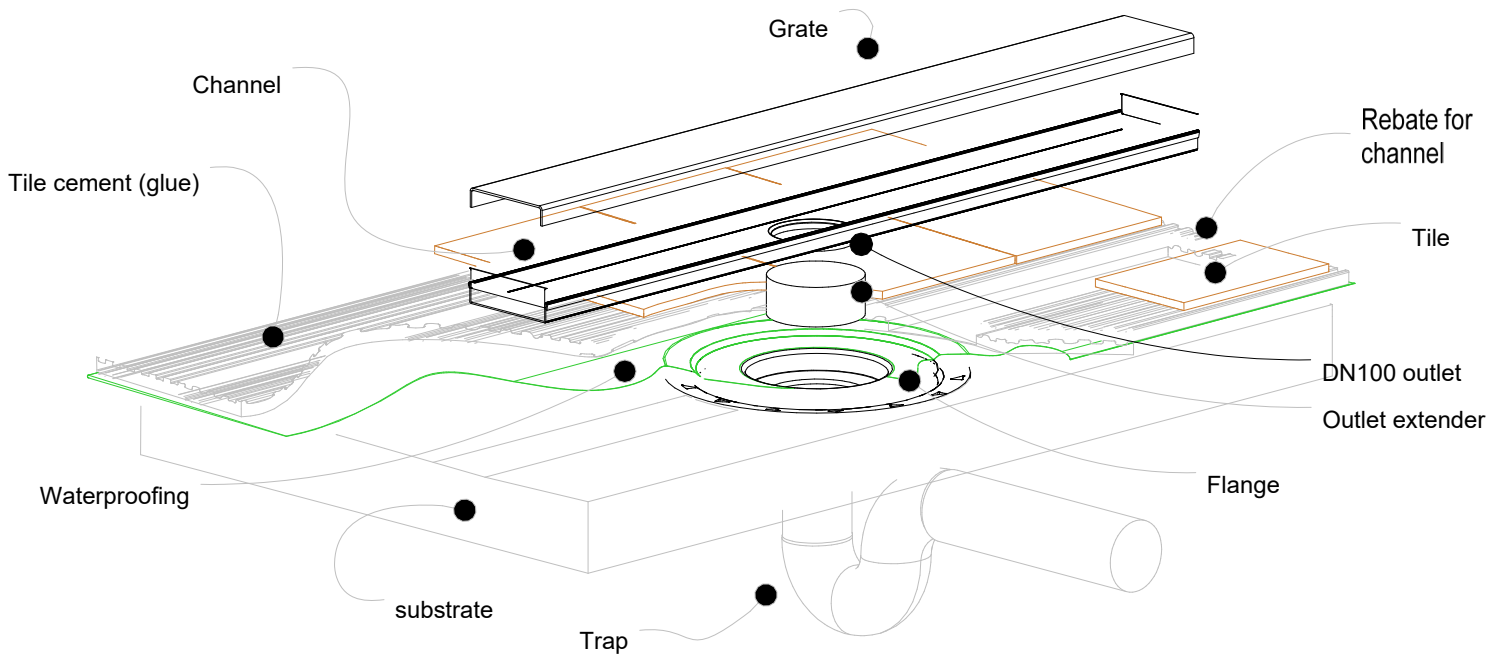

# 100i12MTL (Bathroom)

For 100PSi12MTL, 100PPSi12MTL, 100PASi12MTL, 100MNDi12MTL

NOTE, refer to AS3500 for specific outlet pipe sizes related to your specific installation.

NOTE, this method requires the channel system to be ABOVE and SEPARATE from the WATERPROOFING.